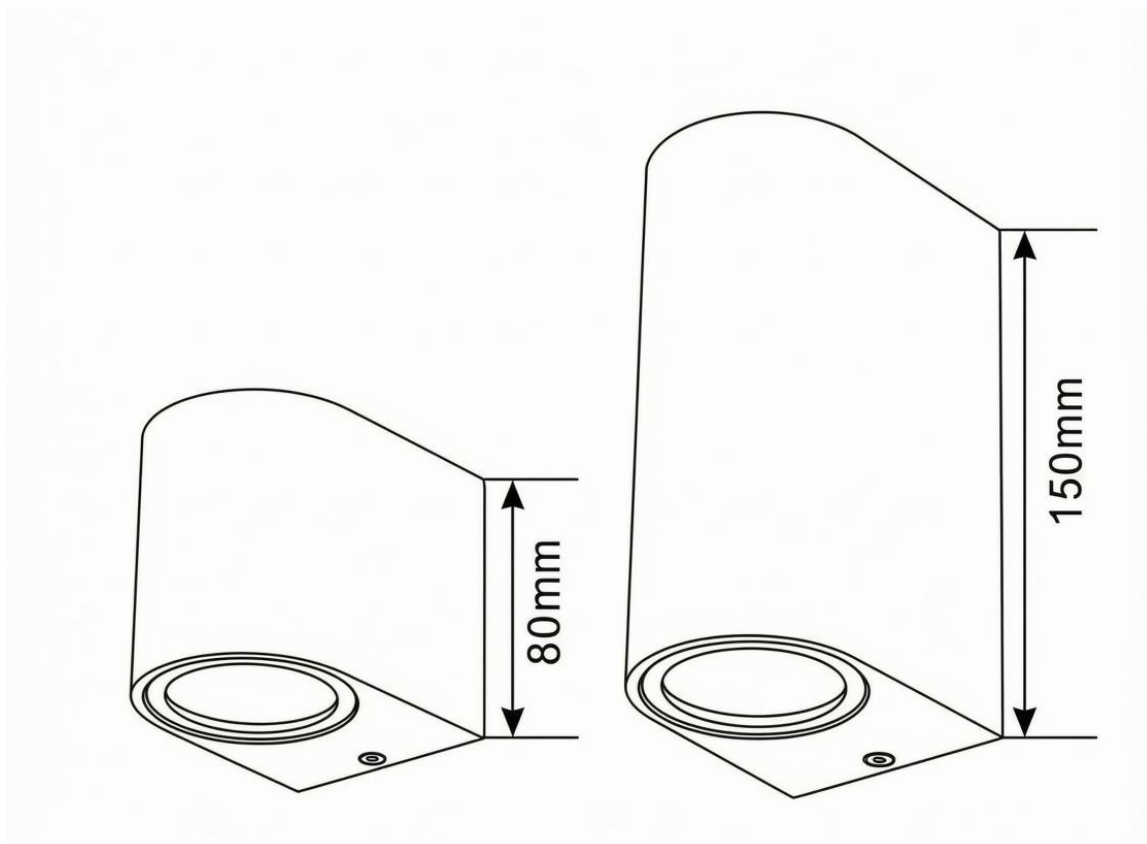

BAY80

Architecture Highlights - AC220V - Outdoor use

SINGLE CCT

Model Number	BAY8070
Housing/Body	Casting Aluminum Housing
Mounting	Wall Mounting Backplate
Light Colors	Static White (2000K-6500K)
Lumens	300 lumen
CRI	High Efficiency 90
Voltage	AC220V
Lifetime	50,000 hours
Maximum Power	3W
Dimensions	80mm x70mm x 80mm

Architectural Lighting

This modern outdoor wall light features a sleek, minimalist design with a distinctive curved rectangular shape. Available in two sizes, it offers versatile lighting for villas, courtyards, balconies, or corridors. While shown in matte black, it can be customized in any RAL color to perfectly match your exterior décor.

Beam Angles

Dimensions(mm)

Varies Mode: 150mm High, Up and Down Two Beams, 6W
Custom RAL colors available upon request.