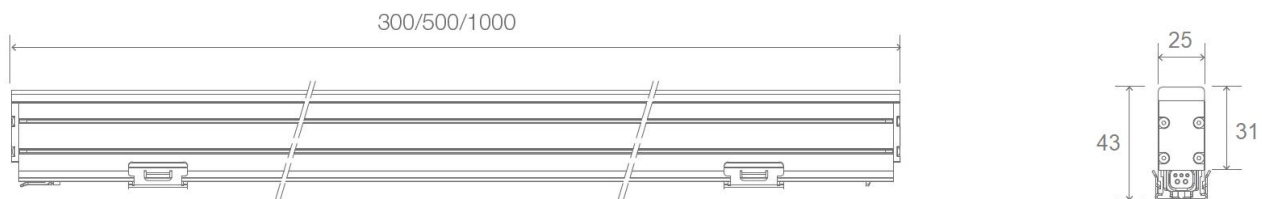

# 48V Linear LED

 IP65

Architecture Highlights - Extruded Aluminum Body - Outdoor use

SINGLE CCT

Aluminum Profile Type	25mm width 3143 extruded aluminum profile
Profile Finish	Power Coating
Mounting	Fixed Mounting Bracket
CRI	High Efficiency 85
Voltage	DC48V
Lifetime	50,000 hours
Maximum Power	12W/m
Length Options	500mm,1000mm
Wire Connection	Supplied with insulated IP65 wires and connector at 200mm length

### Dimensions(mm)

### Product Specifications

Model	YG48V Flat Rigid Linear Luminance		
Cut Length	500mm	1000mm	2000mm
Light Source	White LED, RGBW		
Color Temperatures	Static White 2700K, 3000K, 3500K, 4000K, 5000K RGBW(4000K), RGBW(6000K)		
LED Quantity	24pcs	48pcs	96pcs
Power	6W	12W	24W
System Power	7.5W	15W	30W
Luminous Flux(12W/m)	White 3000K:350lm	White 3000K:720lm	White 3000K:1500lm
Efficacy	White 3000K 50lm/w (full on 120° )		
Beam Angles	120°		
Lens	UV Stabilized PMMA / Glass		
Housing	Aluminum		
Housing Coating Options	Matte Grey(RAL7001), Matte Black(RAL9011), Customized Colors		
Environment	Outdoor, IP65, IK08, Coastal Environment (ASTM B117-16)		
Mounting	Fixed Mounting Bracket		
Dimensions (LxWxH, Mounting Bracket Included)	500x43x31mm	1000x43x31mm	2000x43x31mm
Weight	0.5kg	0.84kg	1.72kg
Regulatory Listing & Safety Approval	CE		
Operating Temperatures	-30°C to +50°C		
Minimum Start Temperatures	-20°C		
Control	ON/OFF, DMX512		