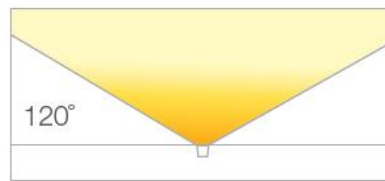

Facade Lighting

Beam Angles