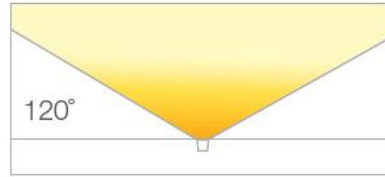

24V Linear LED

 IP65

Architecture Highlights - Extruded Aluminum Body - Outdoor use

Light Blue

Aluminum Profile Type	23x23 mm width extruded aluminum profile
Profile Finish	Power Coating
Mounting	Fixed Mounting Bracket
CRI	High Efficiency 80
Voltage	DC24V
Lifetime	50,000 hours
Maximum Power	12W/m
Length Options	500mm,1000mm,2000mm
Wire Connection	Supplied with insulated IP65 wires and connector at 200mm length

Beam Angles

Dimensions(mm)

Product Specifications

Model	YG24V Flat Rigid Linear Luminance		
Cut Length	500mm	1000mm	2000mm
Light Source	White LED, RGBW		
Color Temperatures	Static White 2700K, 3000K, 3500K, 4000K, 5000K RGBW(4000K), RGBW(6000K)		
LED Quantity	24pcs	48pcs	96pcs
Power	6W	12W	24W
System Power	7.5W	15W	30W
Luminous Flux(12W/m)	White 3000K:350lm	White 3000K:720lm	White 3000K:1500lm
Efficacy	White 3000K 50lm/w (full on 120°)		
Beam Angles	120°		
Lens	UV Stabilized PMMA / Glass		
Housing	Aluminum		
Housing Coating Options	Matte Grey(RAL7001), Matte Black(RAL9011), Customized Colors		
Environment	Outdoor, IP65, IK08, Coastal Environment (ASTM B117-16)		
Mounting	Fixed Mounting Bracket		
Dimensions (LxWxH, Mounting Bracket Included)	500x23x23mm	1000x23x23mm	2000x23x23mm
Weight	0.5kg	0.81kg	1.62kg
Regulatory Listing & Safety Approval	CE		
Operating Temperatures	-30°C to +50°C		
Minimum Start Temperatures	-20°C		
Control	ON/OFF		