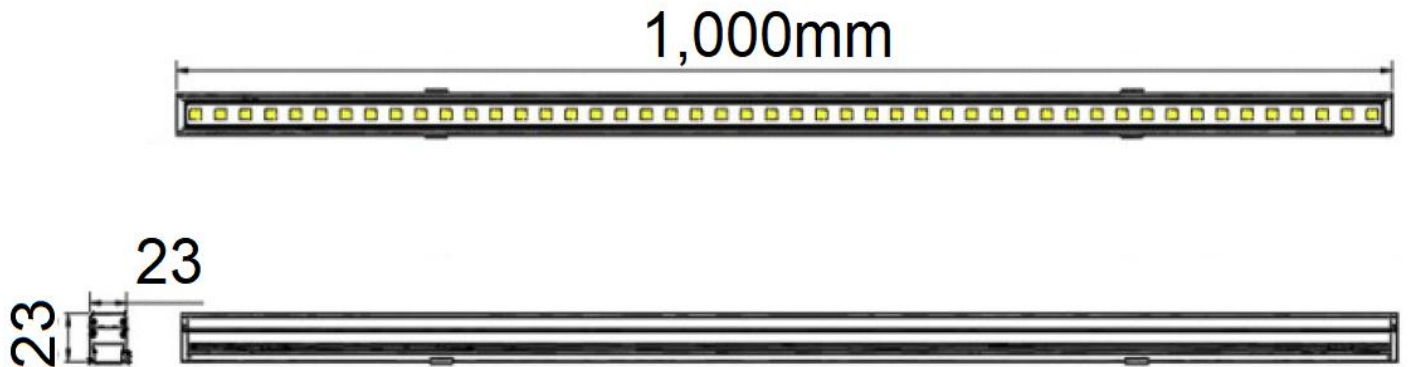

24V Linear LED

 IP65

Architecture Highlights - Extruded Aluminum Body - Outdoor use

Light Blue

Aluminum Profile Type	23x23 mm width extruded aluminum profile
Profile Finish	Power Coating
Mounting	Fixed Mounting Bracket
CRI	High Efficiency 80
Voltage	DC24V
Lifetime	50,000 hours
Maximum Power	12W/m
Length Options	500mm,1000mm,2000mm
Wire Connection	Supplied with insulated IP65 wires and connector at 200mm length

Beam Angles

Dimensions(mm)

Product Specifications

Model	YG24V Flat Rigid Linear Luminance		
Cut Length	500mm	1000mm	2000mm
Light Source	White LED, RGBW		
Color Temperatures	Static White 2700K, 3000K, 3500K, 4000K, 5000K RGBW(4000K), RGBW(6000K)		
LED Quantity	24pcs	48pcs	96pcs
Power	6W	12W	24W
System Power	7.5W	15W	30W
Luminous Flux(12W/m)	White 3000K:350lm	White 3000K:720lm	White 3000K:1500lm
Efficacy	White 3000K 50lm/w (full on 120°)		
Beam Angles	120°		
Lens	UV Stabilized PMMA / Glass		
Housing	Aluminum		
Housing Coating Options	Matte Grey(RAL7001), Matte Black(RAL9011), Customized Colors		
Environment	Outdoor, IP65, IK08, Coastal Environment (ASTM B117-16)		
Mounting	Fixed Mounting Bracket		
Dimensions (LxWxH, Mounting Bracket Included)	500x23x23mm	1000x23x23mm	2000x23x23mm
Weight	0.5kg	0.81kg	1.62kg
Regulatory Listing & Safety Approval	CE		
Operating Temperatures	-30°C to +50°C		
Minimum Start Temperatures	-20°C		
Control	ON/OFF		