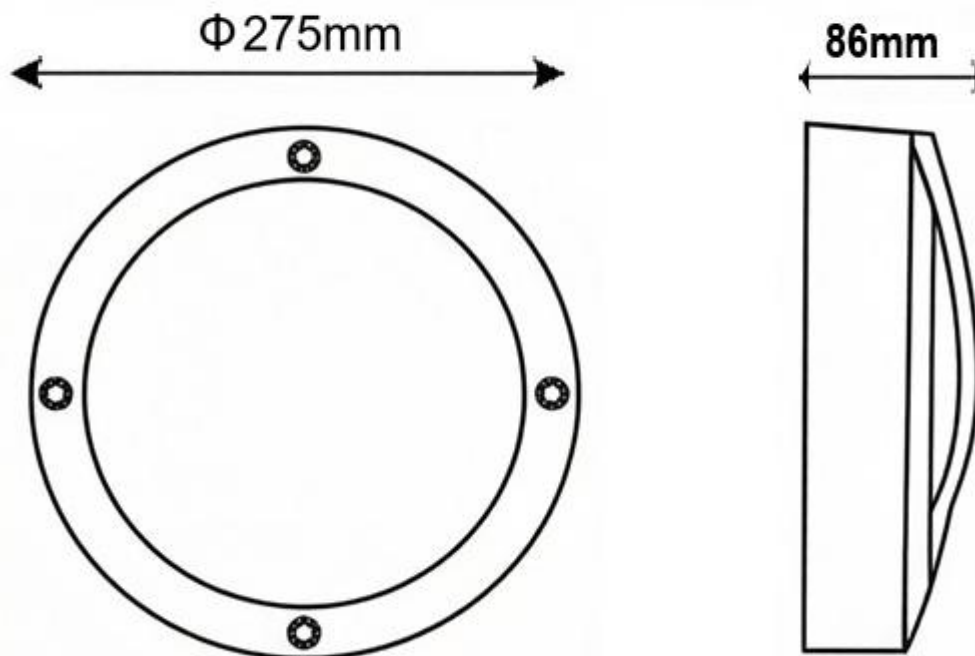

275 Circular LED

 IP65

Architecture Highlights - AC220V - Outdoor use

Model Number	CYU275
Housing/Body	Casting Aluminum Housing
Mounting	Wall Mount, Ceiling Mount
Light Colors	Static White (2000K-6500K), Red/Green/Blue
Controls	ON/OFF
CRI	High Efficiency 85
Voltage	AC220V
Lifetime	50,000 hours
Maximum Power	11W
Dimensions	275mm x 86mm
Lumens	1056 lumens

Architectural Flood Lights

Beam Angles

Medium, Medium Flood,
Wide Flood, Horizontal Flood,
Vertical Flood

Dimensions(mm)

Varies Modes

CYU220	9W	220x80mm
CYU145	18W	145x65mm

Surface Finish:
Black/White/Grey/RAL Colors