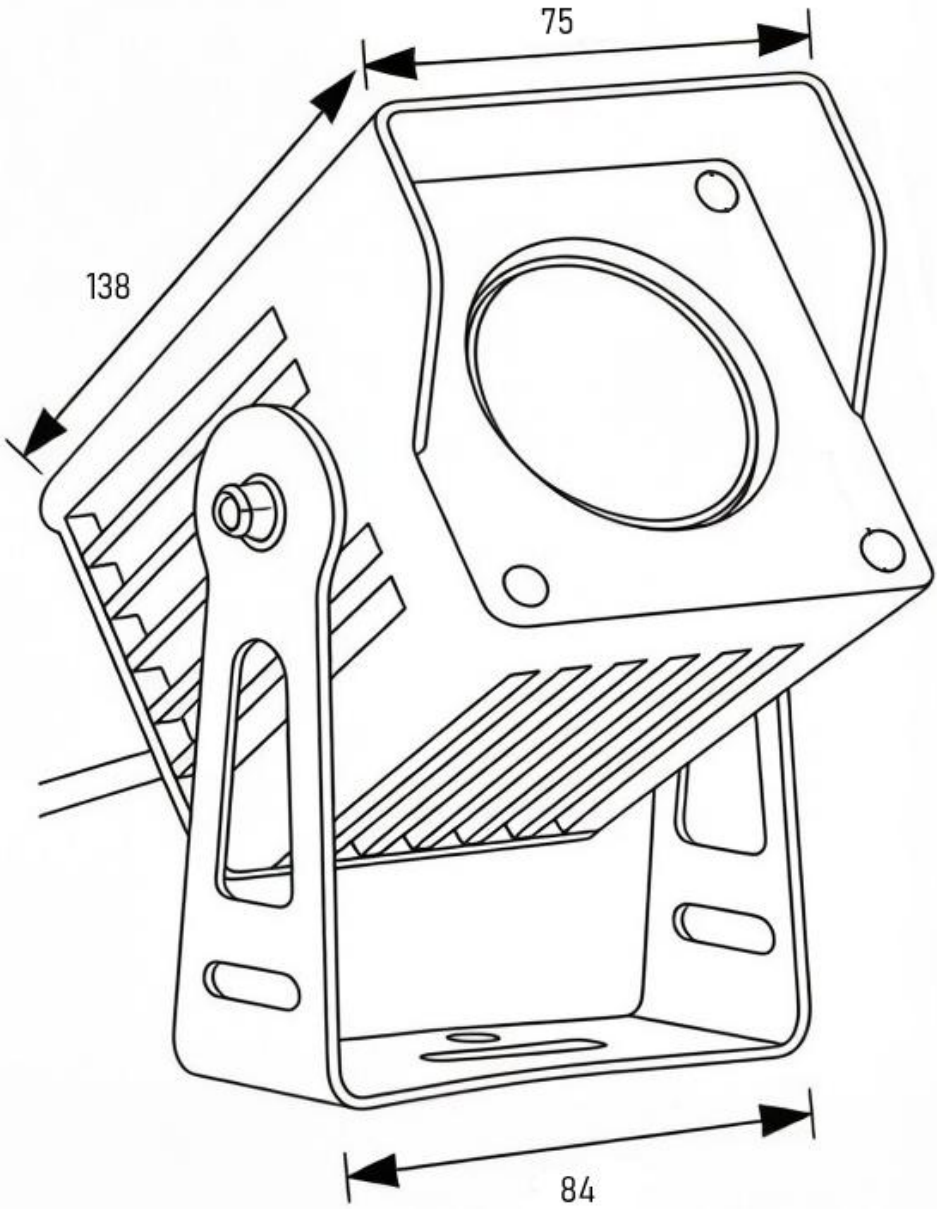

LED Spot Lights

IP65

Architecture Highlights - AC220V - Outdoor use

Model Number	SD75115
Housing/Body	Casting Aluminum Housing
Mounting	Adjustable Bracket
Light Colors	Static White (3000K-6500K), Red/Green/Blue, RGB/RGBW
Controls	ON/OFF
CRI	High Efficiency 80
Voltage	AC220V
Lifetime	50,000 hours
Maximum Power	10W
Dimensions	75mm x 75mm(Lights Panel), 115mm the length
Lumens	1056 lumens

Architectural Spot Lights

Beam Angles

30° / 60° / 120°

Dimensions(mm)

Body Painting Colors	White Black Grey RAL Code Available Upon on Request
----------------------	--------------------------------------------------------------

Varies Modes

Shade Options

Multiple Sizes

75x75mm
115x115mm
135x135mm