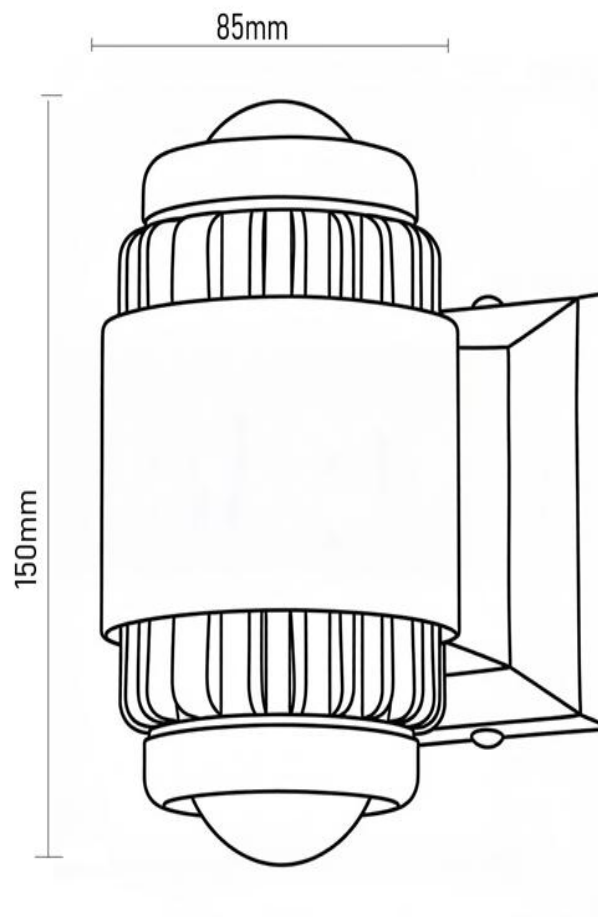

Narrow Beam LED Spot Lights

Architecture Highlights - AC220V - Outdoor use

Model Number	NAB85150-TUD
Housing/Body	Casting Aluminum Housing
Mounting	Backplate Bracket
Light Colors	Static White (3000K-6500K), Red/Green/Blue, RGB/RGBW
Controls	ON/OFF
CRI	High Efficiency 80
Voltage	AC220V
Lifetime	50,000 hours
Maximum Power	10Wx2
Dimensions	85mm x 150mm, 135mm to the mounting surface
Lumens	1056 lumens x2

Architectural Spot Lights

Beam Angles

Narrow 10°

Dimensions(mm)

Varies Modes

One Beam	10W	
Two Beams	20W	(Up and Down)
Body Painting Colors	White Black Grey RAL Code Available Upon on Request	

Static White (2700-6500k), Red/ Green/ Blue
 RGB
 RGBW