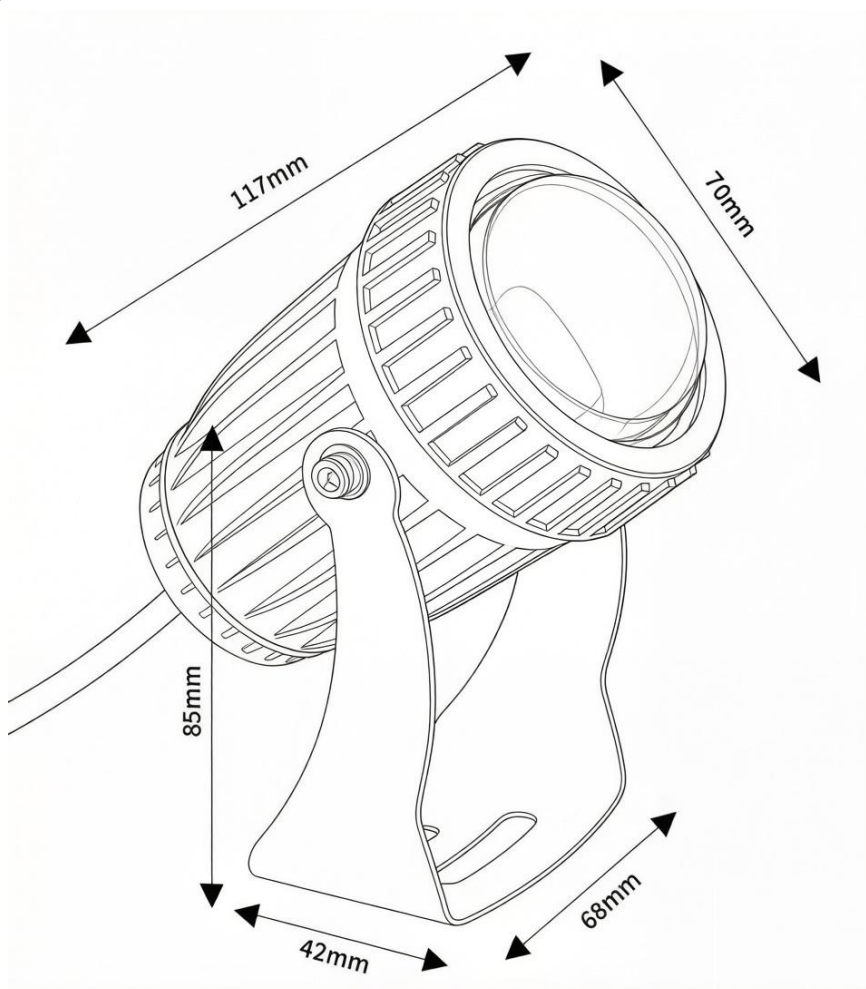

Narrow Beam LED Spot Light

IP65

Architecture Highlights - AC220V - Outdoor use

Model Number	NAB70117
Housing/Body	Casting Aluminum Housing
Mounting	Backplate Bracket
Light Colors	Static White (3000K-6500K), Red/Green/Blue, RGB/RGBW
Controls	ON/OFF
CRI	High Efficiency 80
Voltage	AC220V/AC110V/AC100V
Lifetime	50,000 hours
Maximum Power	10W
Dimensions	70mm x 117mm, 85mm to the mounting surface
Lumens	1056 lumens

Architectural Spot Lights

Beam Angles

Narrow 15°

Dimensions(mm)

Varies Modes

One Beam	10W	
Two Beams	20W	(Up and Down)
Body Painting Colors	White Black Grey RAL Code Available Upon on Request	

Static White (2700-6500k), Red/ Green/ Blue