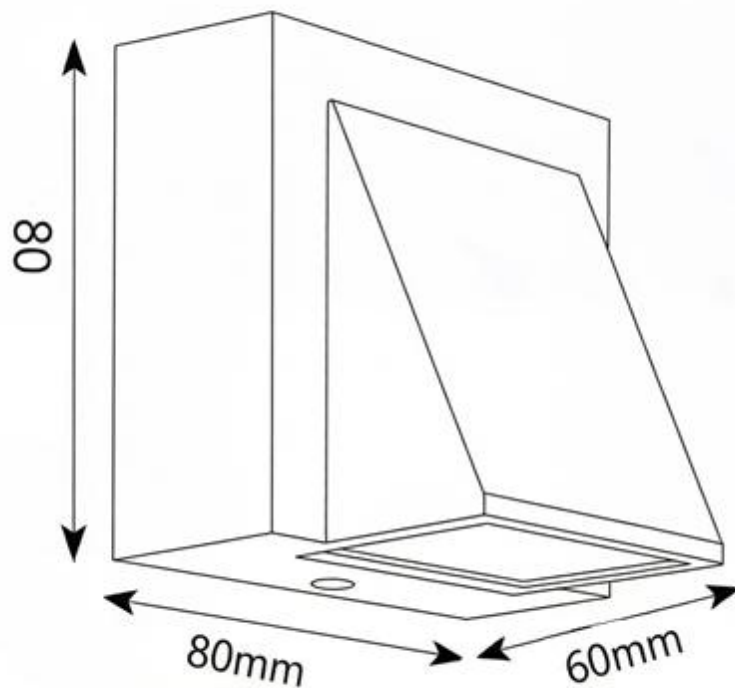

Deck Sconce

IP65

Architecture Flood Lights - AC220V - Outdoor use

RoHS

IP66

IK08

Marine

M = 2000K

BGBM

M = 9000K

Model Number	BK8060
Housing/Body	Casting Aluminum Housing
Mounting	Fixed Mounting Bracket
Light Colors	Static White (2000K-9000K), Red/Green/Blue
Lumens	320 lumen
CRI	High Efficiency 85
Voltage	AC220V/AC110V/AC100V
Lifetime	50,000 hours
Maximum Power	3W
Dimensions	80mm x 80mm x 60mm

Architectural Flood Lights

Beam Angles

Narrow, Medium, Medium Flood,
Wide Flood, Horizontal Flood,
Vertical Flood

Dimensions(mm)

Varies Modes

K10	10W Up and Down 2 Beams	80x160x60 mm 
-----	-------------------------------	--